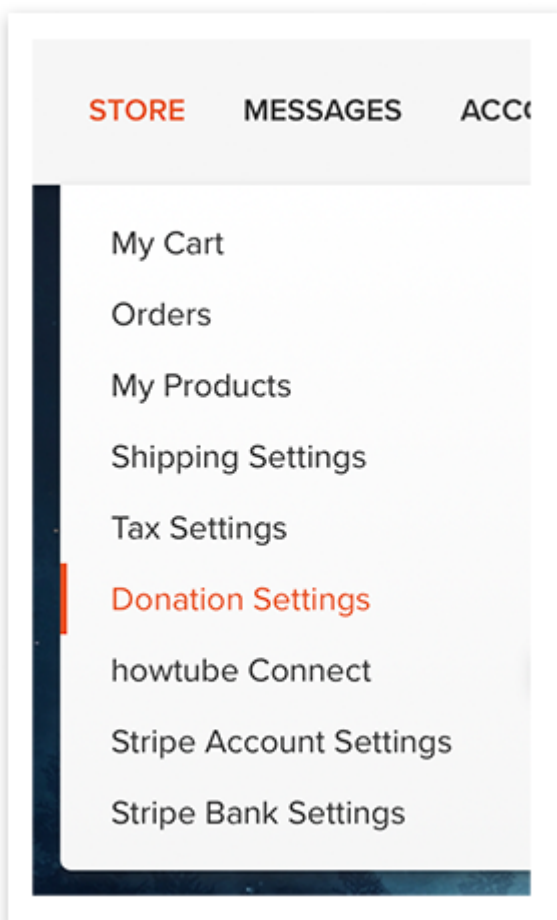

- You can also create a **Video Series** that contains all of your "premium, paid content" and sell it as a "**Full Access, Monthly Membership**"
- Process all credit card transactions internationally

LINK - [GET STARTED / SIGN UP NOW](#)

STEP 2) Navigate to "DONATIONS SETTINGS"

Make sure you're logged into your howtubePRO account, then navigate to: **Store / Donations Settings ...**

STEP 3) Turn Your Donation Feature On With One Click

Click this button to activate your donation feature: