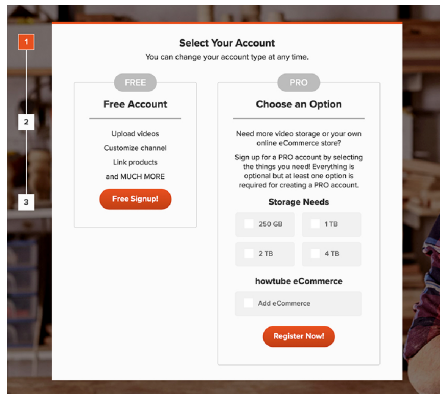

The howtube® Donations Feature - what it is and how it works.

Step by Step Instructions

STEP 1) You Need A howtubePRO Account

All premium features on howtube are available in one place; we call it **howtubePRO**, and it's for content creators. With one, powerful PRO account – for only \$24 per/mo – you can start accepting donations from people all around the world and do so much more... You can:

- You can also create a **Video Series** that contains all of your "premium, paid content" and sell it as a "**Full Access, Monthly Membership**"
- Process all credit card transactions internationally